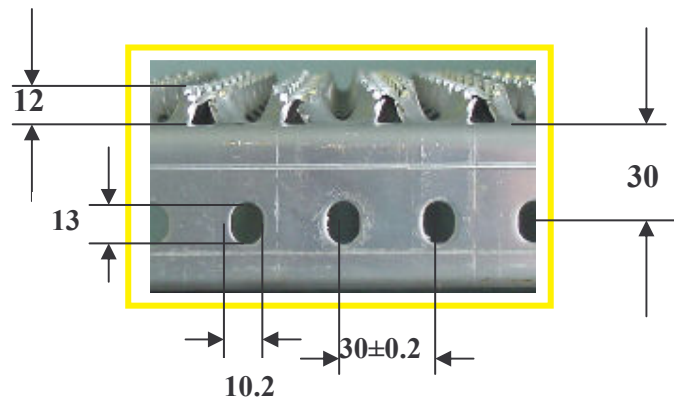

ONVLEE

Engineering
(PTY) LTD

Aluminium Walkway

Walkway Length - 6meter maximum.
Series 5000 Marine Grade Aluminium.
Packaging done as per customer specification.