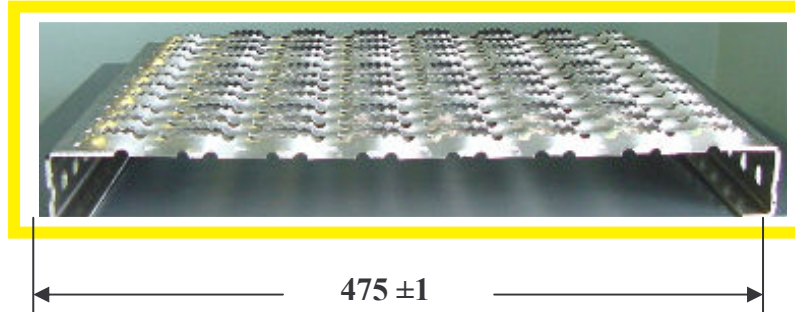

ONVLEE

Engineering
(PTY) LTD

Aluminium Walkway

Walkway Length - 6meter maximum.
Series 5000 Marine Grade Aluminium.
Packaging done as per customer specification.